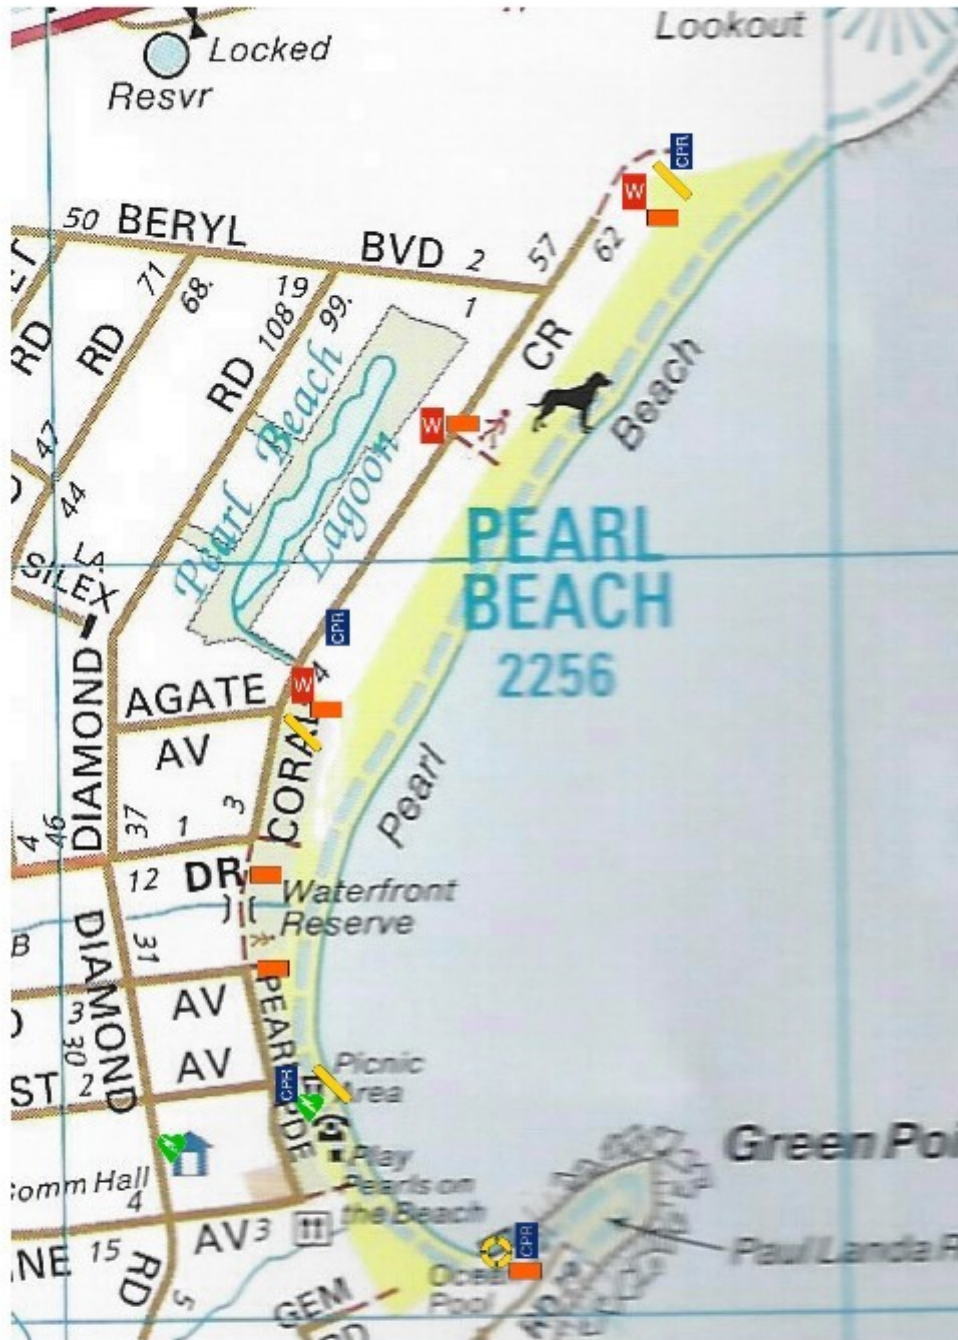

Location Map of Safety Equipment at Pearl Beach

- | | | | |
|---|----------------------------|---|-----------------------------------|
|  | Beach Safety Warning Signs |  | Rescue Rings |
|  | CPR Chart |  | Public Access Defibrillator (PAD) |
|  | Rescue Tubes |  | Nearest PAD location Sign |